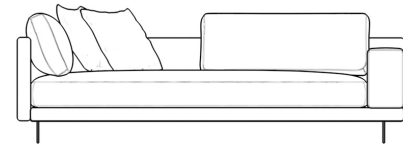

Rove Concepts

Dresden Outdoor Right Arm Sofa

Compelling in its simple yet cutting edge style, the Dresden Outdoor Right Arm Sofa brings a fresh perspective to contemporary outdoor living. The sleek, low profile frame is met with grand cloud-like seat cushions to create the statement making structure. The Dresden also balances the expansive seating with an interchangeable side table insert that is offered in white or black ceramic. Grounded on aluminum metal legs, this piece's thoughtful composition demonstrates an exceptional opportunity for modern luxury in any outdoor space.

Dimensions

88.25 in x 37.5 in x 30.75 in (Width x Depth x Height)
 Seat Height: 16.5 in
 Seat Depth: 24.5 in
 All measurements are approximations.

Assembly Instructions
[Download](#)

88.25" | 224cm

30.75" | 78cm