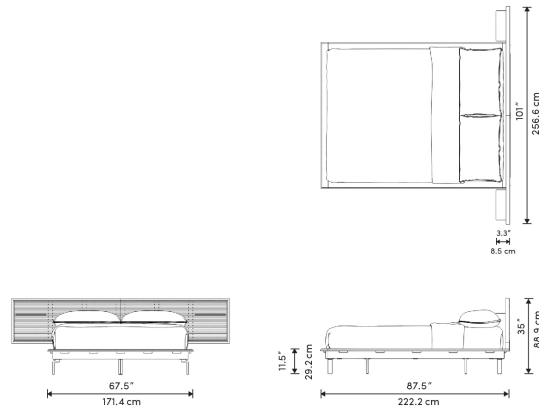

Details

- Smooth American walnut veneer
- Slat headboard
- Black oak veneer
- California Phase 2 Compliant MDF
- Standard quality framing is secured with strong metal brackets
- European flexible slat system included
- Interchangeable brushed brass shelf
- Brushed brass legs
- Approximately 2.3 inch mattress inset
- Includes footpad protectors
- Assembly required

*Mattress shown in images is 12" thick

Dimensions

101 in x 87.5 in x 35 in (Width x Depth x Height)
All measurements are approximations.

Assembly Instructions

[Download](#)

Queen Size

King Size