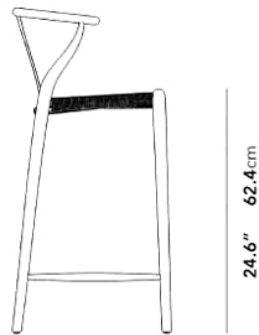

### Details

This premium Rove Concepts reproduction features:

- Single piece solid wood backrest/armrest without finger joints
- Available in solid ash wood with natural, walnut, black, or solid beech wood with painted lacquer finish
- Wood is treated with wood-wax oil
- Seat hand woven with durable paper cord
- Seat height: 24"

### Dimensions

21.7 in x 20.3 in x 37 in (Width x Depth x Height)

Seat Height: 24.6 in

Arm Height: 35.25 in

All measurements are approximations.

20.3" | 51.5cm

21.7" | 55cm