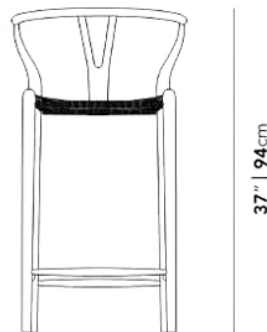

Rove Classics

Wishbone Counter Stool

The Wishbone Counter Stool is the taller version of one of the most classic designs from the mid century modern era. A rare combination of natural and practical, its misleadingly complex construction stems from the designer's extensive knowledge of wood. The fluid lines and minimalist style create an airy feel while the Y-back creates a truly organic impression. The curving top rail and tapered legs are stunning additions to the comfortably flexible yet sturdy woven seat.

Details

This premium Rove Concepts reproduction features:

- Single piece solid wood backrest/armrest without finger joints
- Available in solid ash wood with natural, walnut, black, or solid beech wood with painted lacquer finish
- Wood is treated with wood-wax oil
- Seat hand woven with durable paper cord
- Seat height: 24"

This item is not manufactured by or affiliated with the original designer(s) and associated parties.

Dimensions

21.7 in x 20.3 in x 37 in (Width x Depth x Height)

Seat Height: 24.6 in

Arm Height: 35.25 in

All measurements are approximations.

20.3" | 51.5cm

21.7" | 55cm