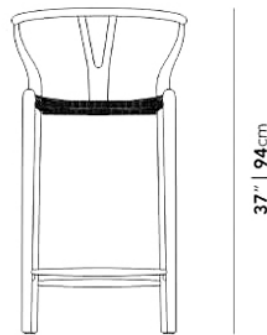

### Details

This premium Rove Concepts reproduction features:

- Single piece solid wood backrest/armrest without finger joints
- Available in solid ash wood with natural, walnut, black, or solid beech wood with painted lacquer finish
- Wood is treated with wood-wax oil
- Seat hand woven with durable paper cord
- Seat height: 24"

### Dimensions

21.7 in x 20.3 in x 37 in (Width x Depth x Height)

Seat Height: 24.6 in

Arm Height: 35.25 in

All measurements are approximations.

20.3" | 51.5cm

21.7" | 55cm