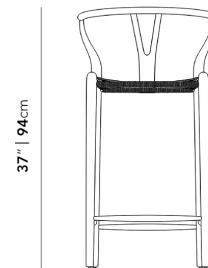

Rove Classics

Wishbone Counter Stool

The Wishbone Counter Stool is the taller version of one of the most classic designs from the mid century modern era. A rare combination of natural and practical, its misleadingly complex construction stems from the designer's extensive knowledge of wood. The fluid lines and minimalist style create an airy feel while the Y-back creates a truly organic impression. The curving top rail and tapered legs are stunning additions to the comfortably flexible yet sturdy woven seat.

Details

This premium Rove Concepts reproduction features:

- Single piece solid wood backrest/armrest without finger joints
- Available in solid ash wood with natural, walnut, black, or solid beech wood with painted lacquer finish
- Wood is treated with wood-wax oil
- Seat hand woven with durable paper cord
- Seat height: 24"

This item is not manufactured by or affiliated with the original designer(s) and associated parties.

Dimensions

21.7 in x 20.3 in x 37 in (Width x Depth x Height)

Seat Height: 24.6 in

Arm Height: 35.25 in

All measurements are approximations.

20.3" | 51.5cm

21.7" | 55cm