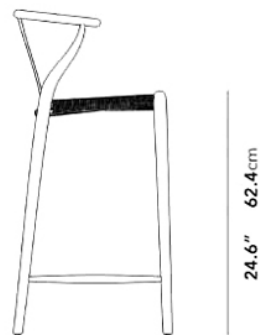

Rove Classics

Wishbone Counter Stool

The Wishbone Counter Stool is the taller version of one of the most classic designs from the mid century modern era. A rare combination of natural and practical, its misleadingly complex construction stems from the designer's extensive knowledge of wood. The fluid lines and minimalist style create an airy feel while the Y-back creates a truly organic impression. The curving top rail and tapered legs are stunning additions to the comfortably flexible yet sturdy woven seat.

Details

This premium Rove Concepts reproduction features:

- Single piece solid wood backrest/armrest without finger joints
- Available in solid ash wood with natural, walnut, black, or solid beech wood with painted lacquer finish
- Wood is treated with wood-wax oil
- Seat hand woven with durable paper cord
- Seat height: 24"

This item is not manufactured by or affiliated with the original designer(s) and associated parties.

Dimensions

21.7 in x 20.3 in x 37 in (Width x Depth x Height)

Seat Height: 24.6 in

Arm Height: 35.25 in

All measurements are approximations.

20.3" | 51.5cm

21.7" | 55cm