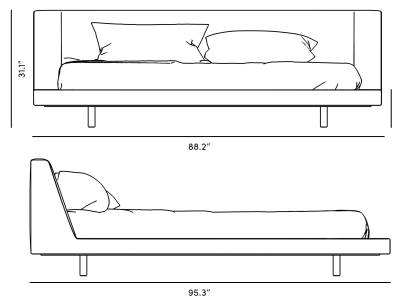

Rove Concepts

Harper Bed

Floating becomes an illusion with the creative support of solid stainless steel legs and imaginative design of an extremely wide-set and low frame. Inspired by Italian home design, Harper's fully upholstered frame is made from quality materials like California Phase 2 compliant MDF and durable fabrics. Subtle details, such as the slight wrap-around of the headboard, are the small features that make Harper a unique piece for the home. Harper's sophisticated representation of stylish modern design is available in King or Queen.

Details

- California Phase 2 Compliant MDF
- Standard quality framing is secured with strong metal brackets
- European flexible slat system included
- Upholstered in premium linen-blend fabric
- Full frame wrapped in triple layer multi-density foam cushioning
- Legs are black solid stainless steel
- 1 - 2 inch mattress inset
- Assembly required

*Mattress shown in images is 8" thick

Dimensions

72 in x 95.3 in x 31.1 in (Width x Depth x Height)
All measurements are approximations.

[Assembly Instructions](#)
[Download](#)

KING

QUEEN

CALIFORNIA KING