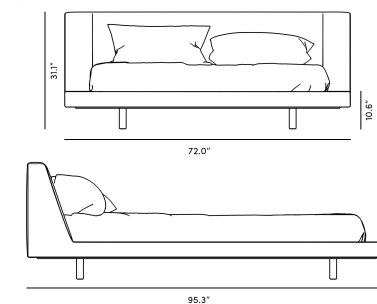

Details

- California Phase 2 Compliant MDF
- Standard quality framing is secured with strong metal brackets
- European flexible slat system included
- Upholstered in premium linen-blend fabric
- Full frame wrapped in triple layer multi-density foam cushioning
- Legs are black solid stainless steel
- 1 - 2 inch mattress inset
- Assembly required

*Mattress shown in images is 8" thick

Dimensions

72 in x 95.3 in x 31.1 in (Width x Depth x Height)
All measurements are approximations.

[Assembly Instructions](#)
[Download](#)

KING

QUEEN

CALIFORNIA KING