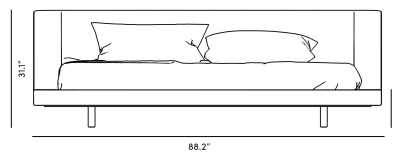

Rove Concepts

Harper Bed

Floating becomes an illusion with the creative support of solid stainless steel legs and imaginative design of an extremely wide-set and low frame. Inspired by Italian home design, Harper's fully upholstered frame is made from quality materials like California Phase 2 compliant MDF and durable fabrics. Subtle details, such as the slight wrap-around of the headboard, are the small features that make Harper a unique piece for the home. Harper's sophisticated representation of stylish modern design is available in King or Queen.

Details

- California Phase 2 Compliant MDF
- Standard quality framing is secured with strong metal brackets
- European flexible slat system included
- Upholstered in premium linen-blend fabric
- Full frame wrapped in triple layer multi-density foam cushioning
- Legs are black solid stainless steel
- 1 - 2 inch mattress inset
- Assembly required

*Mattress shown in images is 8" thick

Dimensions

72 in x 95.3 in x 31.1 in (Width x Depth x Height)
All measurements are approximations.

[Assembly Instructions](#)
[Download](#)

KING

QUEEN

CALIFORNIA KING