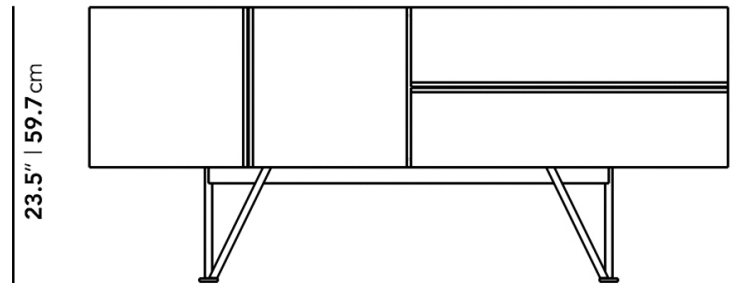

Rove Concepts

Bennett Media Console - 55"

The Bennett Media Console is a modern luxury piece with hints of industrial trend and contemporary flare. A sleek, tailored design, Bennett is well suited for a sophisticated home that yearns for a touch of gold. Handsome American walnut veneer and characteristic black detailing balance confidence with mature subtlety. The Bennett Media Console is available in two sizes.

Details

- Polished gold metal detailing
- Smooth American walnut veneer
- California Phase 2 Compliant MDF
- Italian-engineered soft-close drawers and cabinet doors
- Powder coated black solid stainless steel legs
- Includes one cabinet access hole in the back
- Interior drawer dimensions: 24.8 in (w) x 13 in (d) x 4.7 in (h)
- Interior cabinet dimensions: 26.4 in (w) x 15 in (d) x 13 in (h)
- Light assembly required

Dimensions

55 in x 16.5 in x 23.6 in (Width x Depth x Height)
All measurements are approximations.

55" | 139.7cm

16.5" | 41.9cm

Ø2.3" | 5.8cm