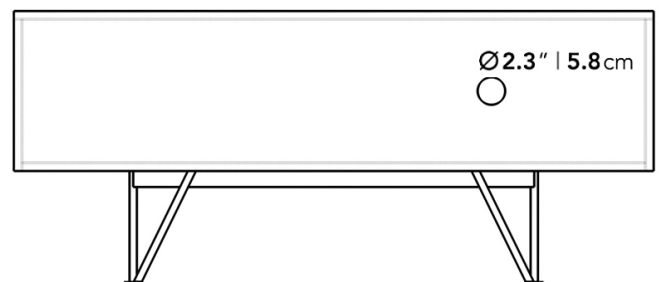

Details

- Polished gold metal detailing
- Smooth American walnut veneer
- California Phase 2 Compliant MDF
- Italian-engineered soft-close drawers and cabinet doors
- Powder coated black solid stainless steel legs
- Includes one cabinet access hole in the back
- Interior drawer dimensions: 24.8 in (w) x 13 in (d) x 4.7 in (h)
- Interior cabinet dimensions: 26.4 in (w) x 15 in (d) x 13 in (h)
- Light assembly required

Dimensions

55 in x 16.5 in x 23.6 in (Width x Depth x Height)
All measurements are approximations.

55" | 139.7cm

16.5" | 41.9cm

Ø2.3" | 5.8cm