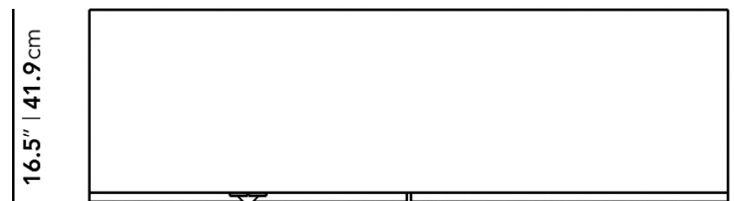

Rove Concepts

Bennett Media Console - 55"

The Bennett Media Console is a modern luxury piece with hints of industrial trend and contemporary flare. A sleek, tailored design, Bennett is well suited for a sophisticated home that yearns for a touch of gold. Handsome American walnut veneer and characteristic black detailing balance confidence with mature subtlety. The Bennett Media Console is available in two sizes.

Details

- Polished gold metal detailing
- Smooth American walnut veneer
- California Phase 2 Compliant MDF
- Italian-engineered soft-close drawers and cabinet doors
- Powder coated black solid stainless steel legs
- Includes one cabinet access hole in the back
- Interior drawer dimensions: 24.8 in (w) x 13 in (d) x 4.7 in (h)
- Interior cabinet dimensions: 26.4 in (w) x 15 in (d) x 13 in (h)
- Light assembly required

Dimensions

55 in x 16.5 in x 23.6 in (Width x Depth x Height)
All measurements are approximations.

55" | 139.7cm

16.5" | 41.9cm

Ø2.3" | 5.8cm