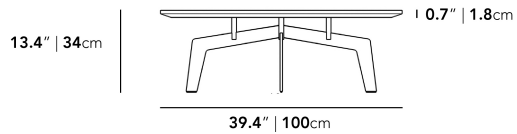

Rove Concepts

Evelyn Coffee Table - Round

Gorgeous marble look ceramic top and a handsome metal base are like the perfect homecoming pair. Made with your choice of white or black ceramic, the Evelyn Outdoor Coffee Table - Round is an immediately modern classic, simply designed and ready to bring to any outdoor living space.

Details

- Choice of white or black ceramic top
- Black metal legs
- Light assembly required
- This product will be shipped in a wooden crate, tools are recommended for unboxing

Dimensions

39.4 in x 39.4 in x 13.4 in (Width x Depth x Height)
All measurements are approximations.

39.4" | 100cm

50" | 127cm