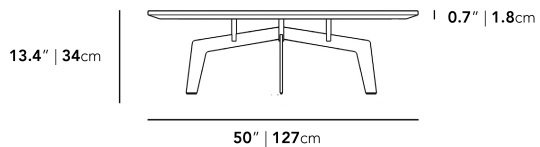

Details

- Choice of white or black ceramic top
- Black metal legs
- Light assembly required
- This product will be shipped in a wooden crate, tools are recommended for unboxing

Dimensions

39.4 in x 39.4 in x 13.4 in (Width x Depth x Height)
All measurements are approximations.

39.4" | 100cm

50" | 127cm