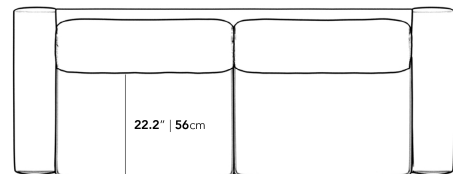

Shipping dimensions: 96" x 40" x 30" (W x D x H)

Dimensions

95 in x 37 in x 30 in (Width x Depth x Height)

Seat Height: 17 in

Seat Depth: 22.5 in

Arm Height: 21.5 in

All measurements are approximations.

95" | 241.3cm

30" | 76cm

21.6" | 55cm

17" | 43cm

37" | 94cm

22.2" | 56cm