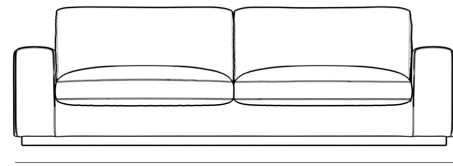

Rove Concepts

Noah Sofa

Exuding stylish form and comfort, Noah is a wide-width and low profile piece inspired by modern and Nordic design. The gorgeous naturally finished hardwood base is a beautiful contrast to the customizable soft fabric upholstery. This base sits fully to the floor and is set back two inches for additional contrast, providing a grander illusion of size and space. The cushions easily seat three people in optimal comfort, with the width of the armrests also offering a functional purpose as a perfect place for resting your favorite drink or a book. Keep it cozy with the Noah Sofa, or go grand with the Noah Sectional.

Shipping dimensions: 96" x 40" x 30" (W x D x H)

Dimensions

95 in x 37 in x 30 in (Width x Depth x Height)

Seat Height: 17 in

Seat Depth: 22.5 in

Arm Height: 21.5 in

All measurements are approximations.

95" | 241.3cm

30" | 76cm

21.6" | 55cm

17" | 43cm

37" | 94cm

22.2" | 56cm