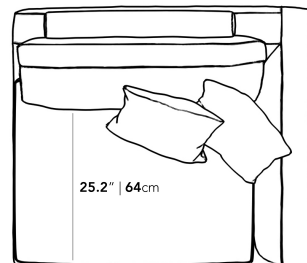

Dimensions

47.2 in x 39.4 in x 31.5 in (Width x Depth x Height)
 Seat Height: 17.7 in
 Seat Depth: 25.2 in
 Arm Height: 25 in
 All measurements are approximations.

47.2" | 120cm

31.5" | 80cm

25" | 63.5cm

17.7" | 45cm

39.4" | 100cm

25.2" | 64cm