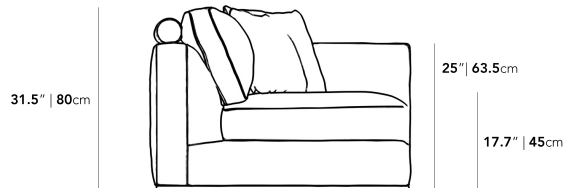

Dimensions

47.2 in x 39.4 in x 31.5 in (Width x Depth x Height)
 Seat Height: 17.7 in
 Seat Depth: 25.2 in
 Arm Height: 25 in
 All measurements are approximations.

47.2" | 120cm

31.5" | 80cm

25" | 63.5cm

17.7" | 45cm

39.4" | 100cm

25.2" | 64cm