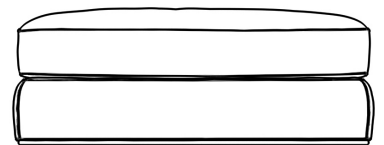

## Milo 1-Seater - Ottoman

The sleek and flat profile of the Milo Modular Sectional marries sophisticated style with casual comfort. Milo™s subtle curves add visual elegance while delivering plush and stable support for the spacious seating. Milo is a modular design that can be customized to a configuration that fits your unique space. Much like the grandeur of Italian design, Milo is especially suited for large luxury spaces as each sectional piece is formed with more width than the average sofa, providing an overall grander feel for your home. Enjoy our preset configuration or customize your own design by purchasing pieces separately.

### Details

- Kiln-dried hardwood frame with doweled joints and reinforced corner blocks
- Soft-padded frame made with polyurethane foam wrapped in polyester fiber
- 8 gauge sinuous spring construction
- 3 layer high-density foam cushioning topped with premium 100% goose feathers
- Round, low profile solid stainless steel legs
- Cushions not included
- This is a custom modular configuration piece sold individually
- Medium Feel (Learn more about our sofa firmness here.)
- Legs require light assembly

### Dimensions

47.2 in x 39.3 in x 17.7 in (Width x Depth x Height)  
All measurements are approximations.

47.2" | 120cm

17.7" | 45cm

39.3" | 100cm