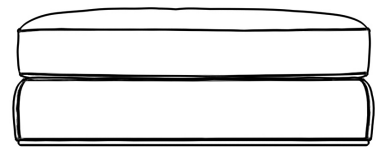

## Milo 1-Seater - Ottoman

The sleek and flat profile of the Milo Modular Sectional marries sophisticated style with casual comfort. Milo™s subtle curves add visual elegance while delivering plush and stable support for the spacious seating. Milo is a modular design that can be customized to a configuration that fits your unique space. Much like the grandeur of Italian design, Milo is especially suited for large luxury spaces as each sectional piece is formed with more width than the average sofa, providing an overall grander feel for your home. Enjoy our preset configuration or customize your own design by purchasing pieces separately.

### Details

- Kiln-dried hardwood frame with doweled joints and reinforced corner blocks
- Soft-padded frame made with polyurethane foam wrapped in polyester fiber
- 8 gauge sinuous spring construction
- 3 layer high-density foam cushioning topped with premium 100% goose feathers
- Round, low profile solid stainless steel legs
- Cushions not included
- This is a custom modular configuration piece sold individually
- Medium Feel (Learn more about our sofa firmness here.)
- Legs require light assembly

### Dimensions

47.2 in x 39.3 in x 17.7 in (Width x Depth x Height)  
All measurements are approximations.

47.2" | 120cm

17.7" | 45cm

39.3" | 100cm