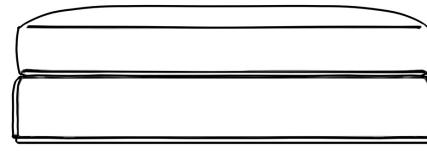

## Milo 1-Seater - Ottoman

The sleek and flat profile of the Milo Modular Sectional marries sophisticated style with casual comfort. Milo™s subtle curves add visual elegance while delivering plush and stable support for the spacious seating. Milo is a modular design that can be customized to a configuration that fits your unique space. Much like the grandeur of Italian design, Milo is especially suited for large luxury spaces as each sectional piece is formed with more width than the average sofa, providing an overall grander feel for your home. Enjoy our preset configuration or customize your own design by purchasing pieces separately.

### Dimensions

47.2 in x 39.3 in x 17.7 in (Width x Depth x Height)  
All measurements are approximations.

47.2" | 120cm

17.7" | 45cm

39.3" | 100cm