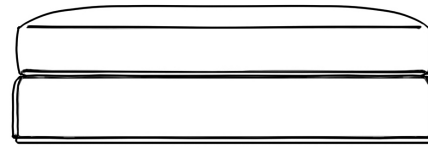

## Milo 1-Seater - Ottoman

The sleek and flat profile of the Milo Modular Sectional marries sophisticated style with casual comfort. Milo™s subtle curves add visual elegance while delivering plush and stable support for the spacious seating. Milo is a modular design that can be customized to a configuration that fits your unique space. Much like the grandeur of Italian design, Milo is especially suited for large luxury spaces as each sectional piece is formed with more width than the average sofa, providing an overall grander feel for your home. Enjoy our preset configuration or customize your own design by purchasing pieces separately.

### Dimensions

47.2 in x 39.3 in x 17.7 in (Width x Depth x Height)  
All measurements are approximations.

47.2" | 120cm

17.7" | 45cm

39.3" | 100cm