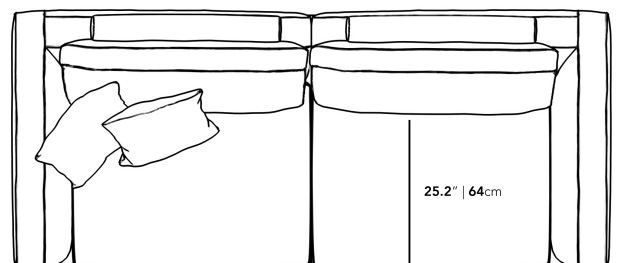

Rove Concepts

Milo Sofa

Milo™s subtle curves of the padded armrests add visual elegance while delivering plush and stable support for the spacious seating. Much like the grandeur of Italian design, Milo is especially suited for large luxury spaces with more width than the average sofa, providing an overall grander feel for your home. Milo is a full modular design, with add-on pieces such as an ottoman and middle section that can be seen on the Milo Modular Sectional page. Enjoy our preset configuration or customize your own design by purchasing pieces separately.

[See the entire Milo Collection here.](#)

[Also available in compact size here.](#)

[Learn more about the Milo design here.](#)

Details

- Kiln-dried hardwood frame with doweled joints and reinforced corner blocks
- Soft-padded frame made with polyurethane foam wrapped in polyester fiber
- 8 gauge sinuous spring construction
- 3 layer high-density foam cushioning topped with premium 100% goose feathers
- Round, low profile solid stainless steel legs
- Includes 4 throw cushions
- Available as preset or custom modular configurations
- Soft Feel (Learn more about our sofa firmness here.)
- Legs require light assembly
- Connectors not included/compatible for this collection

Dimensions

94.4 in x 39.4 in x 31.5 in (Width x Depth x Height)

Seat Height: 17.7 in

Seat Depth: 25.2 in

Arm Height: 25 in

All measurements are approximations.

94.4" | 240cm

31.5" | 80cm

25" | 63.5cm

17.7" | 45cm

39.4" | 100cm

25.2" | 64cm

47.2" | 120cm