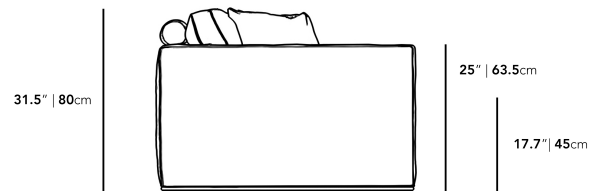

Dimensions

94.4 in x 39.4 in x 31.5 in (Width x Depth x Height)

Seat Height: 17.7 in

Seat Depth: 25.2 in

Arm Height: 25 in

All measurements are approximations.

94.4" | 240cm

31.5" | 80cm

25" | 63.5cm

17.7" | 45cm

39.4" | 100cm

25.2" | 64cm

47.2" | 120cm