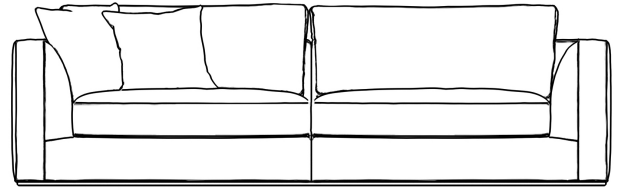

Rove Concepts

Milo Sofa

Milo™s subtle curves of the padded armrests add visual elegance while delivering plush and stable support for the spacious seating. Much like the grandeur of Italian design, Milo is especially suited for large luxury spaces with more width than the average sofa, providing an overall grander feel for your home. Milo is a full modular design, with add-on pieces such as an ottoman and middle section that can be seen on the Milo Modular Sectional page. Enjoy our preset configuration or customize your own design by purchasing pieces separately.

[See the entire Milo Collection here.](#)

[Also available in compact size here.](#)

[Learn more about the Milo design here.](#)

Details

- Kiln-dried hardwood frame with doweled joints and reinforced corner blocks
- Soft-padded frame made with polyurethane foam wrapped in polyester fiber
- 8 gauge sinuous spring construction
- 3 layer high-density foam cushioning topped with premium 100% goose feathers
- Round, low profile solid stainless steel legs
- Includes 4 throw cushions
- Available as preset or custom modular configurations
- Soft Feel (Learn more about our sofa firmness here.)
- Legs require light assembly
- Connectors not included/compatible for this collection

Dimensions

94.4 in x 39.4 in x 31.5 in (Width x Depth x Height)

Seat Height: 17.7 in

Seat Depth: 25.2 in

Arm Height: 25 in

All measurements are approximations.

94.4" | 240cm

31.5" | 80cm

25" | 63.5cm

17.7" | 45cm

39.4" | 100cm

25.2" | 64cm

47.2" | 120cm