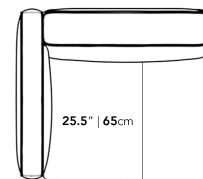

• Throw cushions not included

• Medium-Firm Feel (Learn more about our sofa firmness here.)

- Legs require light assembly

Dimensions

36.2 in x 39.4 in x 26 in (Width x Depth x Height)

Seat Height: 14.5 in

All measurements are approximations.

39.5" | 100cm

14.5" | 37cm

26" | 66cm

36.25" | 92cm

36.25" | 92cm

25.5" | 65cm