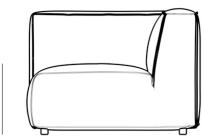

• Throw cushions not included

• Medium-Firm Feel (Learn more about our sofa firmness here.)

- Legs require light assembly

Dimensions

36.2 in x 39.4 in x 26 in (Width x Depth x Height)

Seat Height: 14.5 in

All measurements are approximations.

39.5" | 100cm

14.5" | 37cm

26" | 66cm

36.25" | 92cm

36.25" | 92cm

25.5" | 65cm