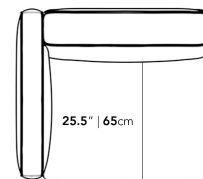

### Dimensions

36.2 in x 39.4 in x 26 in (Width x Depth x Height)

Seat Height: 14.5 in

All measurements are approximations.

39.5" | 100cm

14.5" | 37cm

26" | 66cm

36.25" | 92cm

36.25" | 92cm

25.5" | 65cm