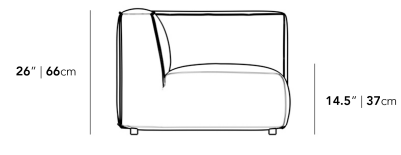

26" | 66cm

14.5" | 37cm

36.25" | 92cm