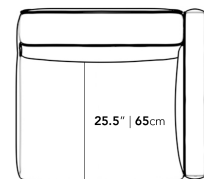

25.5" | 65cm

36.25" | 92cm