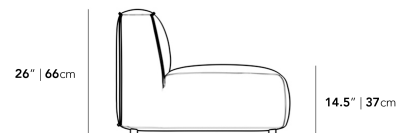

### Dimensions

36.2 in x 35.4 in x 26 in (Width x Depth x Height)  
Seat Height: 14.5 in  
All measurements are approximations.

35.5" | 90.2cm

26" | 66cm

14.5" | 37cm

36.25" | 92cm

25.5" | 65cm

36.25" | 92cm