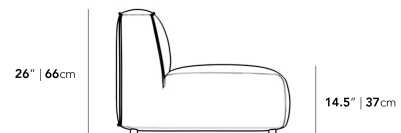

### Dimensions

36.2 in x 35.4 in x 26 in (Width x Depth x Height)

Seat Height: 14.5 in

All measurements are approximations.

35.5" | 90.2cm

26" | 66cm

14.5" | 37cm

36.25" | 92cm

25.5" | 65cm

36.25" | 92cm