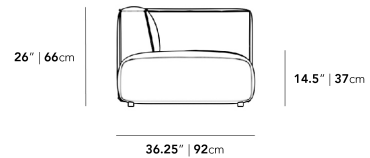

Dimensions

145.5 in x 36.25 in x 26 in (Width x Depth x Height)

Seat Height: 14.5 in

All measurements are approximations.

145.5" | 370cm

26" | 66cm

14.5" | 37cm

36.25" | 92cm

35.5" | 90.2cm

25.5" | 65cm