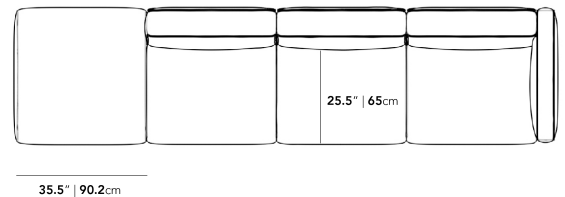

Dimensions

145.5 in x 36.25 in x 26 in (Width x Depth x Height)

Seat Height: 14.5 in

All measurements are approximations.

145.5" | 370cm

26" | 66cm

14.5" | 37cm

36.25" | 92cm

35.5" | 90.2cm

25.5" | 65cm