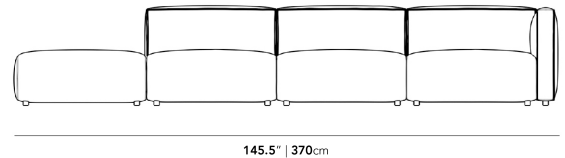

Rove Concepts

Arya Modular Sectional

Recline into a unity of contemporary design and minimalist values with the Arya Modular collection. A plush back and seat elegantly curves inwards, brimming with layers of high-density cushioning. Uncluttered and endlessly inviting, this piece offers a deep seat and angled back to take advantage of a clean design and tempting cushions. The Arya Modular collection embodies the fundamental elements of modern design and effortlessly adds sleekness to any space.

[See the entire Arya Collection here.](#)

[Learn more about the Arya design here.](#)

Details

- Kiln-dried hardwood frame with doweled joints and reinforced corner blocks
- Soft-padded frame made with polyurethane foam wrapped in polyester fiber
- 8 gauge sinuous spring construction
- 3 layer high-density foam cushioning
- Low profile legs
- Connectors are not used with this piece
- Includes two armless pieces, one arm piece, and one ottoman
- Throw cushions not included
- Left Hand Facing will have the ottoman on the right, while Right Hand Facing will have the ottoman on the left
- Medium-Firm Feel ([Learn more about our sofa firmness here.](#))
- Legs require light assembly

Dimensions

145.5 in x 36.25 in x 26 in (Width x Depth x Height)

Seat Height: 14.5 in

All measurements are approximations.

145.5" | 370cm

26" | 66cm

14.5" | 37cm

36.25" | 92cm

35.5" | 90.2cm

25.5" | 65cm