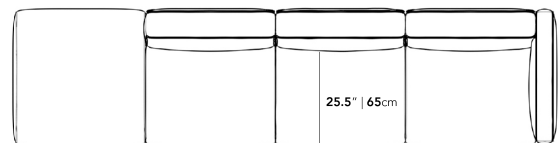

### Details

- Kiln-dried hardwood frame with doweled joints and reinforced corner blocks
- Soft-padded frame made with polyurethane foam wrapped in polyester fiber
- 8 gauge sinuous spring construction
- 3 layer high-density foam cushioning
- Low profile legs
- Connectors are not used with this piece
- Includes two armless pieces, one arm piece, and one ottoman
- Throw cushions not included
- Left Hand Facing will have the ottoman on the right, while Right Hand Facing will have the ottoman on the left
- Medium-Firm Feel ([Learn more about our sofa firmness here.](#))
- Legs require light assembly

### Dimensions

145.5 in x 36.25 in x 26 in (Width x Depth x Height)

Seat Height: 14.5 in

All measurements are approximations.

145.5" | 370cm

26" | 66cm

14.5" | 37cm

36.25" | 92cm