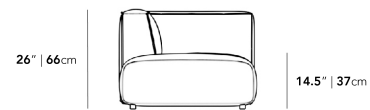

### Dimensions

145.5 in x 36.25 in x 26 in (Width x Depth x Height)

Seat Height: 14.5 in

All measurements are approximations.

145.5" | 370cm

26" | 66cm

14.5" | 37cm

36.25" | 92cm

35.5" | 90.2cm