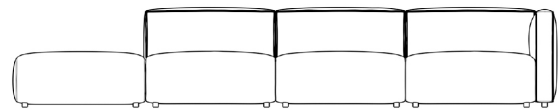

### Details

- Kiln-dried hardwood frame with doweled joints and reinforced corner blocks
- Soft-padded frame made with polyurethane foam wrapped in polyester fiber
- 8 gauge sinuous spring construction
- 3 layer high-density foam cushioning
- Low profile legs
- Connectors are not used with this piece
- Includes two armless pieces, one arm piece, and one ottoman
- Throw cushions not included
- Left Hand Facing will have the ottoman on the right, while Right Hand Facing will have the ottoman on the left
- Medium-Firm Feel ([Learn more about our sofa firmness here.](#))
- Legs require light assembly

### Dimensions

145.5 in x 36.25 in x 26 in (Width x Depth x Height)

Seat Height: 14.5 in

All measurements are approximations.

145.5" | 370cm

26" | 66cm

14.5" | 37cm

36.25" | 92cm