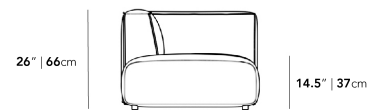

• Throw cushions not included

• Left Hand Facing will have the ottoman on the left, while Right Hand Facing will have the ottoman on the right

• Medium-Firm Feel ([Learn more about our sofa firmness here.](#))

- Legs require light assembly
- Connectors not included/compatible for this collection

Dimensions

110.5 in x 36.25 in x 26 in (Width x Depth x Height)
Seat Height: 14.5 in
All measurements are approximations.

110.5" | 280.7cm

26" | 66cm

14.5" | 37cm

36.25" | 92cm

25.5" | 65cm

35.5" | 90.2cm