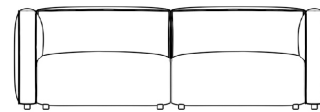

Throw cushions not included

• Medium-Firm Feel ([Learn more about our sofa firmness here.](#))

- Legs require light assembly
- Connectors not included/compatible for this collection

### Dimensions

79 in x 36.25 in x 26 in (Width x Depth x Height)

Seat Height: 14.5 in

All measurements are approximations.

79" | 200cm

26" | 66cm

14.5" | 37cm

36.25" | 92cm