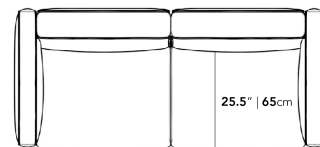

### Dimensions

79 in x 36.25 in x 26 in (Width x Depth x Height)

Seat Height: 14.5 in

All measurements are approximations.

79" | 200cm

26" | 66cm

14.5" | 37cm

36.25" | 92cm

25.5" | 65cm