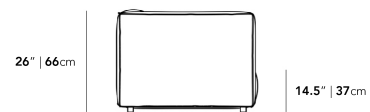

Throw cushions not included

• Medium-Firm Feel ([Learn more about our sofa firmness here.](#))

- Legs require light assembly
- Connectors not included/compatible for this collection

Dimensions

79 in x 36.25 in x 26 in (Width x Depth x Height)

Seat Height: 14.5 in

All measurements are approximations.

79" | 200cm

26" | 66cm

14.5" | 37cm

36.25" | 92cm

25.5" | 65cm