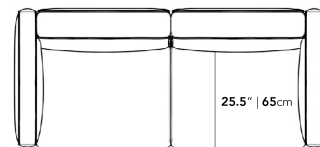

Throw cushions not included

• Medium-Firm Feel ([Learn more about our sofa firmness here.](#))

- Legs require light assembly
- Connectors not included/compatible for this collection

Dimensions

79 in x 36.25 in x 26 in (Width x Depth x Height)

Seat Height: 14.5 in

All measurements are approximations.

79" | 200cm

26" | 66cm

14.5" | 37cm

36.25" | 92cm

25.5" | 65cm