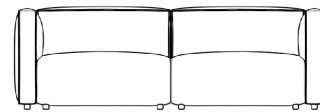

Throw cushions not included

• Medium-Firm Feel ([Learn more about our sofa firmness here.](#))

- Legs require light assembly
- Connectors not included/compatible for this collection

Dimensions

79 in x 36.25 in x 26 in (Width x Depth x Height)

Seat Height: 14.5 in

All measurements are approximations.

79" | 200cm

26" | 66cm

14.5" | 37cm

36.25" | 92cm

25.5" | 65cm