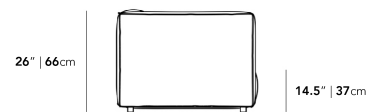

### Dimensions

79 in x 36.25 in x 26 in (Width x Depth x Height)

Seat Height: 14.5 in

All measurements are approximations.

79" | 200cm

26" | 66cm

14.5" | 37cm

36.25" | 92cm

25.5" | 65cm