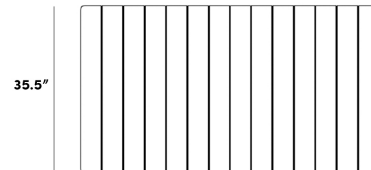

### Dimensions

63 in x 35.5 in x 30 in (Width x Depth x Height)  
All measurements are approximations.

[Assembly Instructions](#)  
[Download](#)

63"

30"

35.5"

35.5"