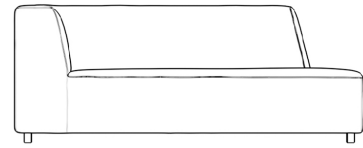

[See the entire Outdoor Mika Collection here.](#)

[Also available in the Mika Outdoor Modular Sectional here.](#)

Details

- Fast dry foam
- High performance aluminum frame
- Fade resistant black powder coated finish
- Waterproof UV resistant fabric seat
- Firm Feel ([Learn more about our sofa firmness here.](#))
- Legs require light assembly

Dimensions

68.5 in x 34.3 in x 27 in (Width x Depth x Height)
All measurements are approximations.

68.5" | 174cm

27" | 68.6cm

14.6" | 37cm

34.3" | 87cm

23.6" | 60cm

34.3" | 87cm