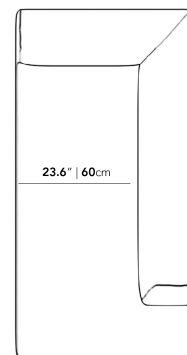

Dimensions

68.5 in x 34.3 in x 27 in (Width x Depth x Height)
All measurements are approximations.

68.5" | 174cm

27" | 68.6cm

14.6" | 37cm

34.3" | 87cm

23.6" | 60cm

34.3" | 87cm