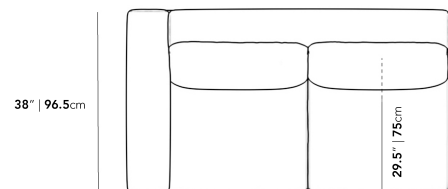

Dimensions

66.5 in x 38.1 in x 24.8 in (Width x Depth x Height)
All measurements are approximations.

[Assembly Instructions](#)
[Download](#)

66.9" | 170cm

25" | 63.5cm

16" | 40.6cm

38" | 96.5cm

38" | 96.5cm

29.5" | 75cm