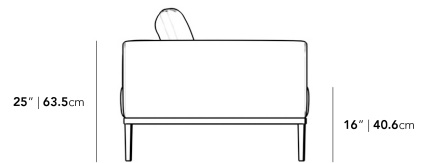

Dimensions

66.5 in x 38.1 in x 24.8 in (Width x Depth x Height)
All measurements are approximations.

[Assembly Instructions](#)
[Download](#)

66.9" | 170cm

25" | 63.5cm

16" | 40.6cm

38" | 96.5cm

38" | 96.5cm

29.5" | 75cm