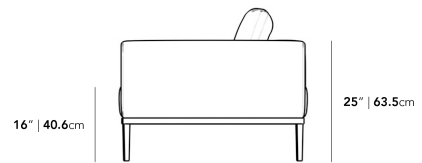

Dimensions

66.5 in x 38.1 in x 24.8 in (Width x Depth x Height)
All measurements are approximations.

[Assembly Instructions](#)
[Download](#)

66.9" | 170cm

16" | 40.6cm

25" | 63.5cm

38" | 96.5cm

29.5" | 75cm

38" | 96.5cm