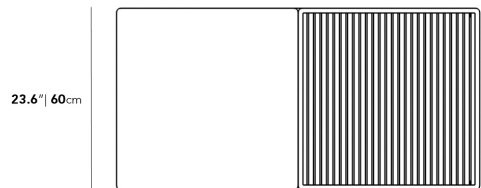

Dimensions

47.3 in x 23.6 in x 13 in (Width x Depth x Height)
All measurements are approximations.

[Assembly Instructions](#)
[Download](#)

47.3" | 120cm

13" | 33cm

23.6" | 60cm

23.6" | 60cm