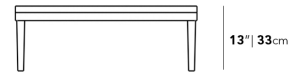

Dimensions

47.3 in x 23.6 in x 13 in (Width x Depth x Height)
All measurements are approximations.

[Assembly Instructions](#)
[Download](#)

47.3" | 120cm

13" | 33cm

23.6" | 60cm

23.6" | 60cm