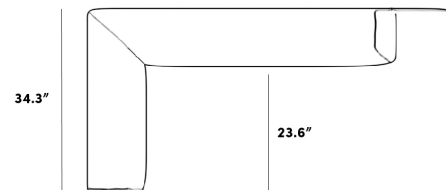

Dimensions

68.5 in x 34.3 in x 27 in (Width x Depth x Height)
Seat Height: 14.6 in
Seat Depth: 23.6 in
All measurements are approximations.

68.5"

27"

14.6"

34.3"

34.3"

23.6"