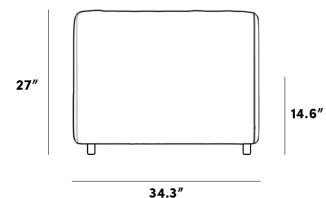

Dimensions

68.5 in x 34.3 in x 27 in (Width x Depth x Height)
Seat Height: 14.6 in
Seat Depth: 23.6 in
All measurements are approximations.

68.5"

27"

14.6"

34.3"

34.3"

23.6"