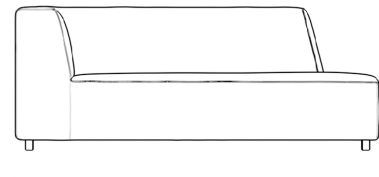

Rove Concepts

Mika Right Arm Chaise

Discover an atmosphere of relaxation and refinement with our Mika Right Arm Chaise. Featuring distinctive plush angles and linger-worthy seats, wrapped in your choice of fabric the Mika evokes a sense of grace and sophistication. Grounded by the low profile legs, our Mika Modular Collection was made for laid-back, inviting entertaining.

[See the entire Mika Collection here.](#)

Details

- High-density foam seat cushions
- Black powder coated solid stainless steel legs
- Available as preset or custom modular configurations
- Medium-Firm Feel (Learn more about our sofa firmness here.)
- Legs require light assembly

Dimensions

68.5 in x 34.3 in x 27 in (Width x Depth x Height)
Seat Height: 14.6 in
Seat Depth: 23.6 in
All measurements are approximations.

68.5"

27"

14.6"

34.3"

34.3"

23.6"