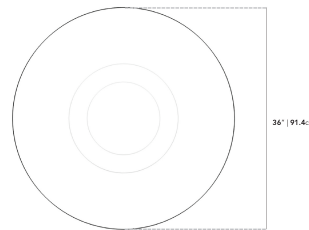

Explore our entire Winston Collection here.

Details

- Choose from a high gloss white lacquer with clear tempered glass top or white marble
- Smooth American walnut veneer
- California Phase 2 Compliant MDF
- Generously beveled edge
- Width of base is 17.7"
- Glass top is not removable
- Light assembly required

Dimensions

36 in x 36 in x 15.7 in (Width x Depth x Height)
All measurements are approximations.

Winston Coffee Table

Winston Coffee Table - Ceramic