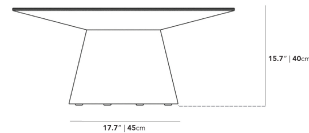

Explore our entire Winston Collection here.

Details

- Choose from a high gloss white lacquer with clear tempered glass top or white marble
- Smooth American walnut veneer
- California Phase 2 Compliant MDF
- Generously beveled edge
- Width of base is 17.7"
- Glass top is not removable
- Light assembly required

Dimensions

36 in x 36 in x 15.7 in (Width x Depth x Height)
All measurements are approximations.

Winston Coffee Table

Winston Coffee Table - Ceramic