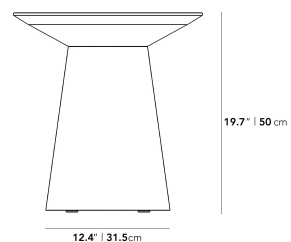

[Explore our entire Winston Collection here.](#)

Details

- Choice of a high gloss white lacquer with clear tempered glass top or white marble top
- Smooth American walnut veneer
- California Phase 2 Compliant MDF
- Generously beveled edge
- Width of base is 9"
- Glass top is not removable
- Light assembly required
- This product will be shipped in a wooden crate, tools are recommended for unboxing

Dimensions

19 in x 19 in x 19.6 in (Width x Depth x Height)
All measurements are approximations.

Winston Side Table - Marble Top

Winston Side Table - Lacquer with Glass Top