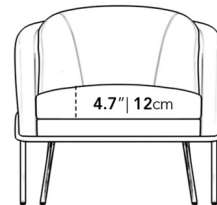

Dimensions

30.7 in x 30.7 in x 30 in (Width x Depth x Height)
All measurements are approximations.

[Assembly Instructions](#)
[Download](#)

30.7" | 78cm

30.7" | 78cm

22.4" | 57cm

29" | 73.5cm

30" | 76cm

4.7" | 12cm

9.6" | 24.5cm

25.2" | 64cm

18.7" | 47.5cm

12.6" | 32cm

9.8" | 25cm