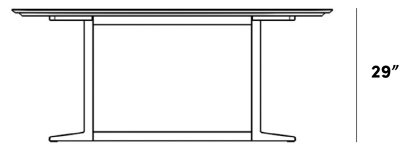

Also, check out our Evelyn Dining Table [here](#).

Details

- Marble top finished with polished, natural wax
- Choice of a solid powder coated brass metal base, or a powder coated brass metal base with wood trim
- Assembly required
- This product will be shipped in a wooden crate, tools are recommended for unboxing

Dimensions

70.9 in x 34.3 in x 29 in (Width x Depth x Height)
All measurements are approximations.

Assembly Instructions
[Download](#)

Elaine Dining Table 71"

Elaine Dining Table 95"