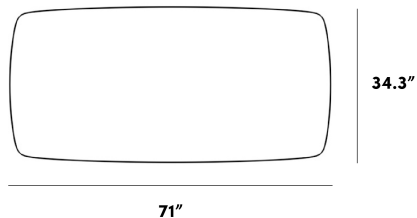

Dimensions

70.9 in x 34.3 in x 29 in (Width x Depth x Height)
All measurements are approximations.

Assembly Instructions

[Download](#)

Elaine Dining Table 71"

Elaine Dining Table 95"