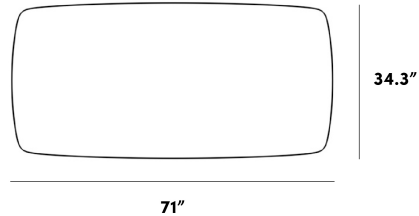

Dimensions

70.9 in x 34.3 in x 29 in (Width x Depth x Height)
All measurements are approximations.

Assembly Instructions
[Download](#)

Elaine Dining Table 71"

Elaine Dining Table 95"