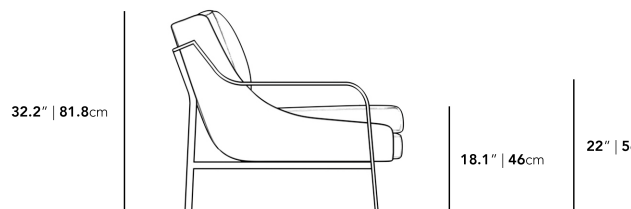

### Dimensions

37.8 in x 31.5 in x 32.5 in (Width x Depth x Height)  
All measurements are approximations.

31.5" | 80cm

37.8" | 96cm