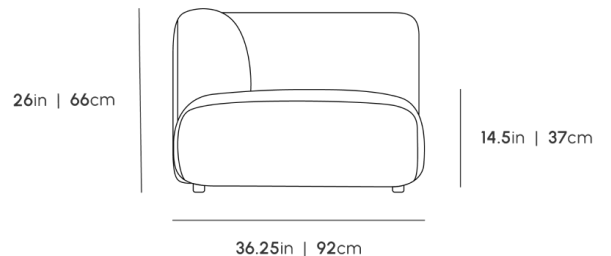

[Learn more about the Arya design here.](#)

Also available in an indoor version [here.](#)

Details

- High performance aluminum frame
- Fast dry foam
- Water and UV resistant fabric
- Low profile legs
- Includes two armless pieces, one left or right arm corner piece, and one ottoman
- Throw cushions not included
- Left Hand Facing will have the ottoman on the right, while Right Hand Facing will have the ottoman on the left
- Firm Feel (Learn more about our sofa firmness [here.](#))
- Legs require light assembly
- To join the modular pieces together please use the connector pieces that are included

Dimensions

145.5 in x 36.25 in x 26 in (Width x Depth x Height)
All measurements are approximations.

145.5in | 370cm

26in | 66cm

14.5in | 37cm

36.25in | 92cm

25.5in | 65cm

35.5in | 90.2cm