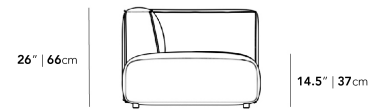

### Dimensions

110.5 in x 36.25 in x 26 in (Width x Depth x Height)

Seat Height: 14.5 in

All measurements are approximations.

110.5" | 280.7cm

26" | 66cm

14.5" | 37cm

36.25" | 92cm

25.5" | 65cm

35.5" | 90.2cm