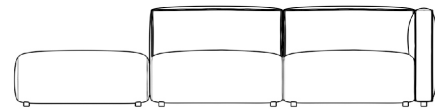

### Details

- High performance aluminum frame
- Fast dry foam
- Water and UV resistant fabric
- Low profile legs
- Includes one armless piece, one corner piece, and one ottoman
- Throw cushions not included
- Left Hand Facing will have the ottoman on the right, while Right Hand Facing will have the ottoman on the left
- Firm Feel (Learn more about our sofa firmness [here.](#))
- Legs require light assembly
- To join the modular pieces together please use the connector pieces that are included

### Dimensions

110.5 in x 36.25 in x 26 in (Width x Depth x Height)

Seat Height: 14.5 in

All measurements are approximations.

110.5" | 280.7cm

26" | 66cm

14.5" | 37cm

36.25" | 92cm