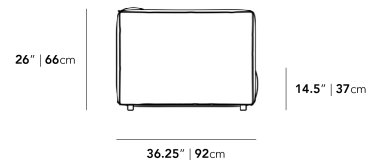

Legs require light assembly

- To join the modular pieces together please use the connector pieces that are included

Dimensions

79 in x 36.25 in x 26 in (Width x Depth x Height)

Seat Height: 14.5 in

All measurements are approximations.

79" | 200cm

26" | 66cm

14.5" | 37cm

36.25" | 92cm

25.5" | 65cm