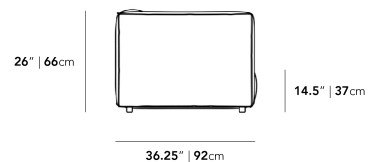

Legs require light assembly

•
To join the modular pieces together please use the connector pieces that are included

Dimensions

79 in x 36.25 in x 26 in (Width x Depth x Height)

Seat Height: 14.5 in

All measurements are approximations.

79" | 200cm

26" | 66cm

14.5" | 37cm

36.25" | 92cm

25.5" | 65cm