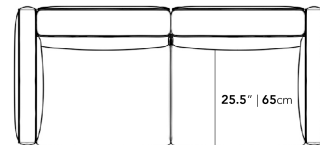

Legs require light assembly

•
To join the modular pieces together please use the connector pieces that are included

Dimensions

79 in x 36.25 in x 26 in (Width x Depth x Height)

Seat Height: 14.5 in

All measurements are approximations.

79" | 200cm

26" | 66cm

14.5" | 37cm

36.25" | 92cm

25.5" | 65cm