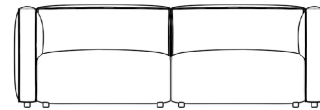

Legs require light assembly

- To join the modular pieces together please use the connector pieces that are included

Dimensions

79 in x 36.25 in x 26 in (Width x Depth x Height)

Seat Height: 14.5 in

All measurements are approximations.

79" | 200cm

26" | 66cm

14.5" | 37cm

36.25" | 92cm

25.5" | 65cm