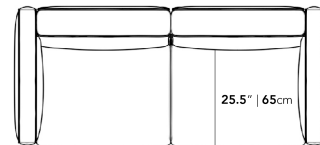

Legs require light assembly

- To join the modular pieces together please use the connector pieces that are included

Dimensions

79 in x 36.25 in x 26 in (Width x Depth x Height)

Seat Height: 14.5 in

All measurements are approximations.

79" | 200cm

26" | 66cm

14.5" | 37cm

36.25" | 92cm

25.5" | 65cm