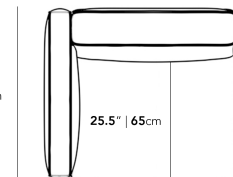

### Dimensions

39.5 in x 36.2 in x 26 in (Width x Depth x Height)  
Seat Height: 14.5 in  
All measurements are approximations.

39.5" | 100cm

14.5" | 37cm

26" | 66cm

36.25" | 92cm

36.25" | 92cm

25.5" | 65cm