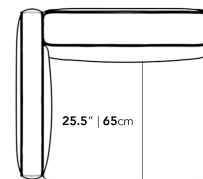

Dimensions

39.5 in x 36.2 in x 26 in (Width x Depth x Height)
Seat Height: 14.5 in
All measurements are approximations.

39.5" | 100cm

14.5" | 37cm

26" | 66cm

36.25" | 92cm

36.25" | 92cm

25.5" | 65cm