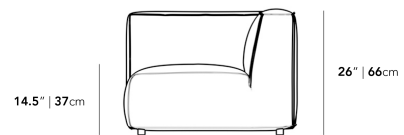

### Dimensions

39.5 in x 36.2 in x 26 in (Width x Depth x Height)  
Seat Height: 14.5 in  
All measurements are approximations.

39.5" | 100cm

14.5" | 37cm

26" | 66cm

36.25" | 92cm

36.25" | 92cm

25.5" | 65cm