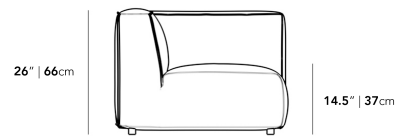

Dimensions

39.5 in x 36.2 in x 26 in (Width x Depth x Height)
 Seat Height: 14.5 in
 All measurements are approximations.

39.5" | 100cm

26" | 66cm

14.5" | 37cm

36.25" | 92cm

25.5" | 65cm

36.25" | 92cm