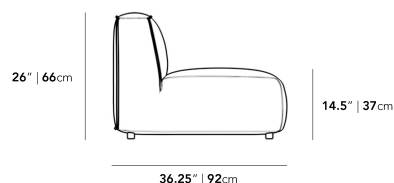

Dimensions

35.5 in x 36.25 in x 26 in (Width x Depth x Height)

Seat Height: 14.5 in

All measurements are approximations.

35.5" | 90.2cm

26" | 66cm

14.5" | 37cm

36.25" | 92cm

25.5" | 65cm

36.25" | 92cm