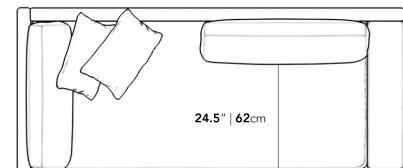

• Legs require light assembly

Dimensions

88.25 in x 37.5 in x 30.75 in (Width x Depth x Height)

Seat Height: 16.5 in

Seat Depth: 24.5 in

All measurements are approximations.

Assembly Instructions

[Download](#)

88.25" | 224cm

30.75" | 78cm

16.5" | 42cm

37.5" | 95.2cm

24.5" | 62cm

37.5" | 95.2cm