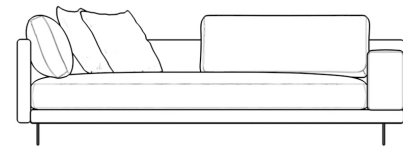

Rove Concepts

Dresden Outdoor Right Arm Sofa

Compelling in its simple yet cutting edge style, the Dresden Outdoor Right Arm Sofa brings a fresh perspective to contemporary outdoor living. The sleek, low profile frame is met with grand cloud-like seat cushions to create the statement making structure. The Dresden also balances the expansive seating with an interchangeable side table insert that is offered in white or black ceramic. Grounded on aluminum metal legs, this piece's thoughtful composition demonstrates an exceptional opportunity for modern luxury in any outdoor space.

• Legs require light assembly

Dimensions

88.25 in x 37.5 in x 30.75 in (Width x Depth x Height)

Seat Height: 16.5 in

Seat Depth: 24.5 in

All measurements are approximations.

Assembly Instructions

[Download](#)

88.25" | 224cm

30.75" | 78cm

16.5" | 42cm

37.5" | 95.2cm

24.5" | 62cm

37.5" | 95.2cm