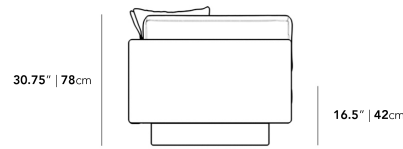

• Legs require light assembly

Dimensions

88.25 in x 37.5 in x 30.75 in (Width x Depth x Height)

Seat Height: 16.5 in

Seat Depth: 24.5 in

All measurements are approximations.

Assembly Instructions

[Download](#)

88.25" | 224cm

30.75" | 78cm

16.5" | 42cm

37.5" | 95.2cm

24.5" | 62cm

37.5" | 95.2cm