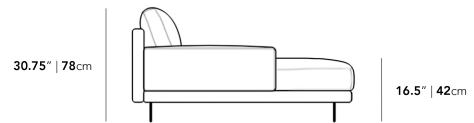

• Connectors not included/compatible for this collection

- Firm Feel (Learn more about our sofa firmness here.)
- Legs require light assembly

Dimensions

49.5 in x 57 in x 30.75 in (Width x Depth x Height)
 Seat Height: 16.5 in
 Seat Depth: 44.5 in
 All measurements are approximations.

Assembly Instructions
[Download](#)

49.5" | 125.7cm

30.75" | 78cm

16.5" | 42cm

57" | 144.8cm

44.5" | 113cm

57" | 144.8cm