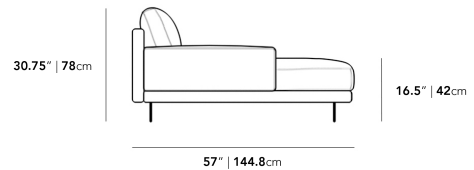

Connectors not included/compatible for this collection

- Firm Feel (Learn more about our sofa firmness here.)
- Legs require light assembly

Dimensions

49.5 in x 57 in x 30.75 in (Width x Depth x Height)
Seat Height: 16.5 in
Seat Depth: 44.5 in
All measurements are approximations.

Assembly Instructions
[Download](#)

49.5" | 125.7cm

30.75" | 78cm

16.5" | 42cm

57" | 144.8cm

44.5" | 113cm

57" | 144.8cm