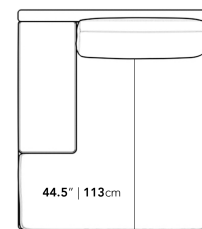

• Connectors not included/compatible for this collection

- Firm Feel (Learn more about our sofa firmness here.)
- Legs require light assembly

Dimensions

49.5 in x 57 in x 30.75 in (Width x Depth x Height)
 Seat Height: 16.5 in
 Seat Depth: 44.5 in
 All measurements are approximations.

Assembly Instructions
[Download](#)

49.5" | 125.7cm

30.75" | 78cm

16.5" | 42cm

57" | 144.8cm

44.5" | 113cm

57" | 144.8cm