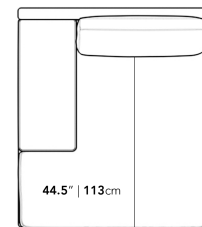

Connectors not included/compatible for this collection

- Firm Feel (Learn more about our sofa firmness here.)
- Legs require light assembly

Dimensions

49.5 in x 57 in x 30.75 in (Width x Depth x Height)
Seat Height: 16.5 in
Seat Depth: 44.5 in
All measurements are approximations.

Assembly Instructions
[Download](#)

49.5" | 125.7cm

30.75" | 78cm

16.5" | 42cm

57" | 144.8cm

44.5" | 113cm

57" | 144.8cm