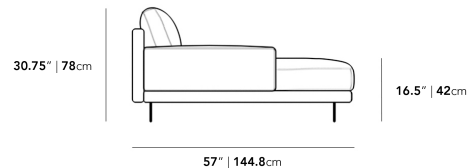

### Details

- High performance aluminum frame
- Fast dry foam
- Waterproof fabric
- Includes 1 chaise with armrest
- Available as preset or custom modular configurations
- Armrest and side table can be attached interchangeably
- Connectors not included/compatible for this collection
- Firm Feel (Learn more about our sofa firmness here.)
- Legs require light assembly

### Dimensions

49.5 in x 57 in x 30.75 in (Width x Depth x Height)  
All measurements are approximations.

Assembly Instructions  
[Download](#)

49.5" | 125.7cm

30.75" | 78cm

16.5" | 42cm

57" | 144.8cm

44.5" | 113cm

57" | 144.8cm