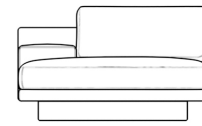

## Dresden Outdoor Right Chaise with Armrest

Compelling in its simple yet cutting edge style, the Dresden Outdoor Right Chaise with Armrest brings a fresh perspective to contemporary outdoor living. The sleek, low profile frame is met with grand cloud-like seat cushions to create the statement making structure. The Dresden also balances the expansive seating with an interchangeable side table insert that is offered in a variety of finishes. Grounded on aluminum metal legs, this piece's thoughtful composition demonstrates an exceptional opportunity for modern luxury in any outdoor space.

### Details

- High performance aluminum frame
- Fast dry foam
- Waterproof fabric
- Includes 1 chaise with armrest
- Available as preset or custom modular configurations
- Armrest and side table can be attached interchangeably
- Connectors not included/compatible for this collection
- Firm Feel (Learn more about our sofa firmness here.)
- Legs require light assembly

### Dimensions

49.5 in x 57 in x 30.75 in (Width x Depth x Height)  
All measurements are approximations.

Assembly Instructions  
[Download](#)

49.5" | 125.7cm

30.75" | 78cm

16.5" | 42cm

57" | 144.8cm

44.5" | 113cm