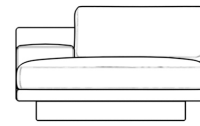

Rove Concepts

Dresden Outdoor Right Chaise with Armrest

Compelling in its simple yet cutting edge style, the Dresden Outdoor Right Chaise with Armrest brings a fresh perspective to contemporary outdoor living. The sleek, low profile frame is met with grand cloud-like seat cushions to create the statement making structure. The Dresden also balances the expansive seating with an interchangeable side table insert that is offered in a variety of finishes. Grounded on aluminum metal legs, this piece's thoughtful composition demonstrates an exceptional opportunity for modern luxury in any outdoor space.

Details

- High performance aluminum frame
- Fast dry foam
- Waterproof fabric
- Includes 1 chaise with armrest
- Available as preset or custom modular configurations
- Armrest and side table can be attached interchangeably
- Connectors not included/compatible for this collection
- Firm Feel (Learn more about our sofa firmness here.)
- Legs require light assembly

Dimensions

49.5 in x 57 in x 30.75 in (Width x Depth x Height)
All measurements are approximations.

Assembly Instructions
[Download](#)

49.5" | 125.7cm

30.75" | 78cm

16.5" | 42cm

57" | 144.8cm

44.5" | 113cm

57" | 144.8cm