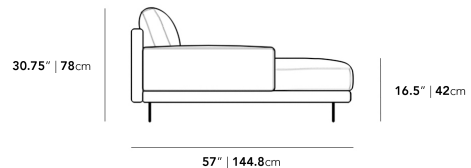

Details

- High performance aluminum frame
- Fast dry foam
- Waterproof fabric
- Includes 1 chaise with armrest
- Available as preset or custom modular configurations
- Armrest and side table can be attached interchangeably
- Connectors not included/compatible for this collection
- Firm Feel (Learn more about our sofa firmness here.)
- Legs require light assembly

Dimensions

49.5 in x 57 in x 30.75 in (Width x Depth x Height)
All measurements are approximations.

Assembly Instructions
[Download](#)

49.5" | 125.7cm

30.75" | 78cm

16.5" | 42cm

57" | 144.8cm

44.5" | 113cm

57" | 144.8cm