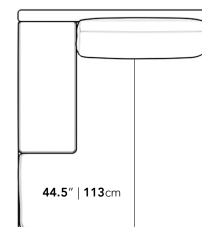

### Dimensions

49.5 in x 57 in x 30.75 in (Width x Depth x Height)  
All measurements are approximations.

Assembly Instructions  
[Download](#)

49.5" | 125.7cm

30.75" | 78cm

16.5" | 42cm

57" | 144.8cm

44.5" | 113cm

57" | 144.8cm