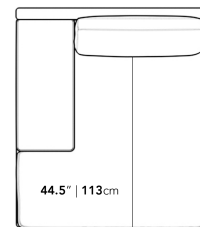

Dimensions

49.5 in x 57 in x 30.75 in (Width x Depth x Height)
All measurements are approximations.

Assembly Instructions
[Download](#)

49.5" | 125.7cm

30.75" | 78cm

16.5" | 42cm

57" | 144.8cm

44.5" | 113cm

57" | 144.8cm