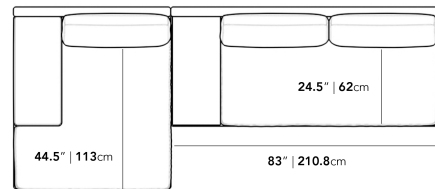

Dimensions

132.5 in x 57 in x 30.75 in (Width x Depth x Height)
All measurements are approximations.

[Assembly Instructions](#)
[Download](#)

132.5" | 336.5cm

30.75" | 78cm

16.5" | 42cm

57" | 144.8cm

44.5" | 113cm

24.5" | 62cm

83" | 210.8cm

37.5" | 95.2cm