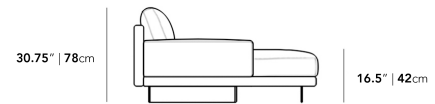

Side Table will be shipped in a wooden crate, tools are recommended for unboxing

*Assembly is optional as the Dresden Side Table is weighted and will remain in place without having to secure with screws

Dimensions

132.5 in x 57 in x 30.75 in (Width x Depth x Height)
All measurements are approximations.

[Assembly Instructions](#)
[Download](#)

132.5" | 336.5cm

30.75" | 78cm

16.5" | 42cm

57" | 144.8cm

44.5" | 113cm

24.5" | 62cm

83" | 210.8cm

37.5" | 95.2cm