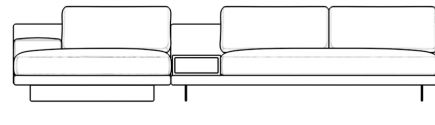

Rove Concepts

Dresden Outdoor Sectional Sofa

Compelling in its simple yet cutting edge style, the Dresden Outdoor Sectional Sofa brings a fresh perspective to contemporary outdoor living. The sleek, low profile frame is met with grand cloud-like seat cushions to create the statement making structure. The Dresden also balances the expansive seating with an interchangeable side table insert that is offered in a variety of finishes. Grounded on aluminum metal legs, this piece's thoughtful composition demonstrates an exceptional opportunity for modern luxury in any outdoor space.

Details

- High performance aluminum frame
- Fast dry foam
- Includes 1 chaise with armrest & 1 armless sofa with choice of add on
- Available as preset or custom modular configurations
- Armrest and side table can be attached interchangeably
- Connectors not included/compatible for this collection
- Firm Feel (Learn more about our sofa firmness here.)
- Legs require light assembly

Side Table will be shipped in a wooden crate, tools are recommended for unboxing

*Assembly is optional as the Dresden Side Table is weighted and will remain in place without having to secure with screws

Dimensions

132.5 in x 57 in x 30.75 in (Width x Depth x Height)
All measurements are approximations.

[Assembly Instructions](#)
[Download](#)

132.5" | 336.5cm

30.75" | 78cm

16.5" | 42cm

57" | 144.8cm

44.5" | 113cm