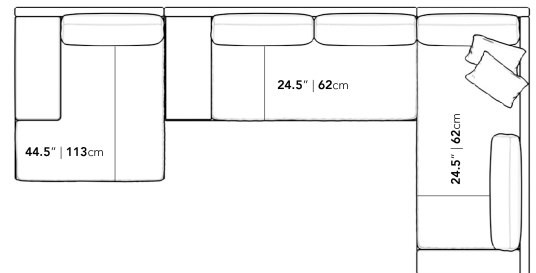

Dimensions

170 in x 88.25 in x 30.75 in (Width x Depth x Height)
All measurements are approximations.

Assembly Instructions
Download

170" | 431.8cm

30.75" | 78cm

16.5" | 42cm

88.25" | 224cm

44.5" | 113cm

24.5" | 62cm

24.5" | 62cm

88.25" | 224cm