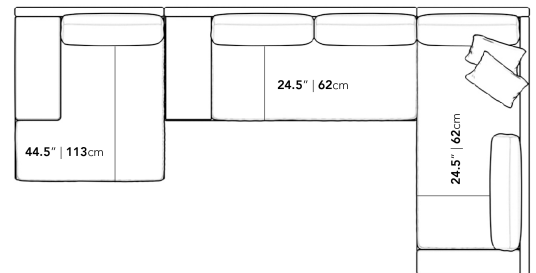

### Dimensions

170 in x 88.25 in x 30.75 in (Width x Depth x Height)  
All measurements are approximations.

Assembly Instructions  
Download

170" | 431.8cm

30.75" | 78cm

16.5" | 42cm

88.25" | 224cm

44.5" | 113cm

24.5" | 62cm

24.5" | 62cm

88.25" | 224cm