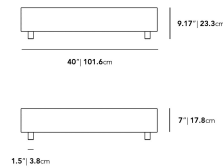

Dimensions

40 in x 40 in x 9.17 in (Width x Depth x Height)

Additional Dimensions

- 60 in x 40 in x 9.17 in - (40" x 60" | 102 x 152cm Size, Black Pietra Ceramic Surfaces, Black - Liza Outdoor Base Options)
- 60 in x 40 in x 9.17 in - (40" x 60" | 102 x 152cm Size, White Calacatta Ceramic Surfaces, Black - Liza Outdoor Base Options)
- 60 in x 40 in x 9.17 in - (40" x 60" | 102 x 152cm Size, Black - Liza Outdoor Base Options, White Terrazzo Surfaces)

All measurements are approximations.

Assembly Instructions

[Download](#)

Liza Coffee Table Outdoor - 40x40

Liza Coffee Table Outdoor - 60x40