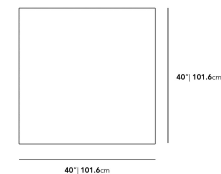

Dimensions

40 in x 40 in x 9.17 in (Width x Depth x Height)

Additional Dimensions

- 60 in x 40 in x 9.17 in - (40" x 60" | 102 x 152cm Size, Black Pietra Ceramic Surfaces, Black - Liza Outdoor Base Options)
- 60 in x 40 in x 9.17 in - (40" x 60" | 102 x 152cm Size, White Calacatta Ceramic Surfaces, Black - Liza Outdoor Base Options)
- 60 in x 40 in x 9.17 in - (40" x 60" | 102 x 152cm Size, Black - Liza Outdoor Base Options, White Terrazzo Surfaces)

All measurements are approximations.

Assembly Instructions

[Download](#)

Liza Coffee Table Outdoor - 40x40

Liza Coffee Table Outdoor - 60x40