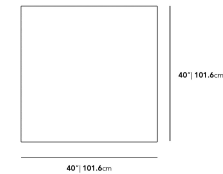

Dimensions

40 in x 40 in x 9.17 in (Width x Depth x Height)

Additional Dimensions

- 60 in x 40 in x 9.17 in - (40" x 60" | 102 x 152cm Size, Black Pietra Ceramic Surfaces, Black - Liza Outdoor Base Options)
- 60 in x 40 in x 9.17 in - (40" x 60" | 102 x 152cm Size, White Calacatta Ceramic Surfaces, Black - Liza Outdoor Base Options)
- 60 in x 40 in x 9.17 in - (40" x 60" | 102 x 152cm Size, Black - Liza Outdoor Base Options, White Terrazzo Surfaces)

All measurements are approximations.

Assembly Instructions

[Download](#)

Liza Coffee Table Outdoor - 40x40

Liza Coffee Table Outdoor - 60x40