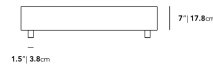

Dimensions

40 in x 40 in x 9.17 in (Width x Depth x Height)

Additional Dimensions

- 60 in x 40 in x 9.17 in - (40" x 60" | 102 x 152cm Size, Black Pietra Ceramic Surfaces, Black - Liza Outdoor Base Options)
- 60 in x 40 in x 9.17 in - (40" x 60" | 102 x 152cm Size, White Calacatta Ceramic Surfaces, Black - Liza Outdoor Base Options)
- 60 in x 40 in x 9.17 in - (40" x 60" | 102 x 152cm Size, Black - Liza Outdoor Base Options, White Terrazzo Surfaces)

All measurements are approximations.

Assembly Instructions

[Download](#)

Liza Coffee Table Outdoor - 40x40

Liza Coffee Table Outdoor - 60x40