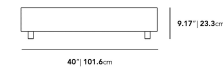

Dimensions

40 in x 40 in x 9.17 in (Width x Depth x Height)

Additional Dimensions

- 60 in x 40 in x 9.17 in - (40" x 60" | 102 x 152cm Size, Black Pietra Ceramic Surfaces, Black - Liza Outdoor Base Options)
- 60 in x 40 in x 9.17 in - (40" x 60" | 102 x 152cm Size, White Calacatta Ceramic Surfaces, Black - Liza Outdoor Base Options)
- 60 in x 40 in x 9.17 in - (40" x 60" | 102 x 152cm Size, Black - Liza Outdoor Base Options, White Terrazzo Surfaces)

All measurements are approximations.

Assembly Instructions

[Download](#)

Liza Coffee Table Outdoor - 40x40

Liza Coffee Table Outdoor - 60x40