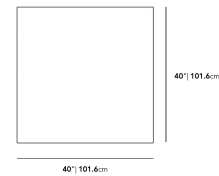

Assembly Instructions

[Download](#)

Liza Coffee Table Outdoor - 40x40