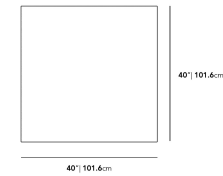

Dimensions

40 in x 40 in x 9.17 in (Width x Depth x Height)

Additional Dimensions

- 60 in x 40 in x 9.17 in - (40" x 60" | 102 x 152cm Size, Black Pietra Ceramic Surfaces, Black - Liza Outdoor Base Options)
- 60 in x 40 in x 9.17 in - (40" x 60" | 102 x 152cm Size, White Calacatta Ceramic Surfaces, Black - Liza Outdoor Base Options)
- 60 in x 40 in x 9.17 in - (40" x 60" | 102 x 152cm Size, Black - Liza Outdoor Base Options, White Terrazzo Surfaces)

All measurements are approximations.

Assembly Instructions

[Download](#)

Liza Coffee Table Outdoor - 40x40

Liza Coffee Table Outdoor - 60x40