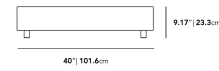

Assembly Instructions

[Download](#)

Liza Coffee Table Outdoor - 40x40