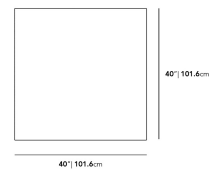

Dimensions

40 in x 40 in x 14.4 in (Width x Depth x Height)

Additional Dimensions

60 in x 40 in x 14.4 in - (40" x 60" | 102 x 152cm Size, Black Pietra Ceramic

Surfaces, Black - Liza Outdoor Base Options)

60 in x 40 in x 14.4 in - (40" x 60" | 102 x 152cm Size, White Calacatta

Ceramic Surfaces, Black - Liza Outdoor Base Options)

60 in x 40 in x 14.4 in - (40" x 60" | 102 x 152cm Size, Black - Liza Outdoor Base Options, White Terrazzo Surfaces)

All measurements are approximations.

Assembly Instructions

[Download](#)

Liza Coffee Table Outdoor Grande - 40x40

Liza Coffee Table Outdoor Grande - 60x40