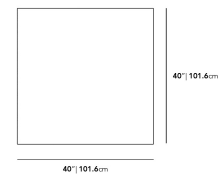

Dimensions

40 in x 40 in x 14.4 in (Width x Depth x Height)

Additional Dimensions

60 in x 40 in x 14.4 in - (40" x 60" | 102 x 152cm Size, Black Pietra Ceramic Surfaces, Black - Liza Outdoor Base Options)

60 in x 40 in x 14.4 in - (40" x 60" | 102 x 152cm Size, White Calacatta Ceramic Surfaces, Black - Liza Outdoor Base Options)

60 in x 40 in x 14.4 in - (40" x 60" | 102 x 152cm Size, Black - Liza Outdoor Base Options, White Terrazzo Surfaces)

All measurements are approximations.

Assembly Instructions

[Download](#)

Liza Coffee Table Outdoor Grande - 40x40

Liza Coffee Table Outdoor Grande - 60x40