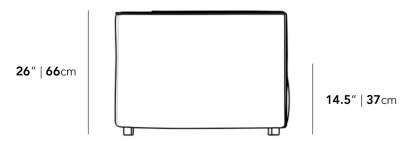

Dimensions

36.25 in x 36.25 in x 26 in (Width x Depth x Height)

Seat Height: 14.5 in

Seat Depth: 25.5 in

Arm Height: 26 in

All measurements are approximations.

36.25" | 92cm

26" | 66cm

14.5" | 37cm

36.25" | 92cm

25.5" | 65cm

36.25" | 92cm