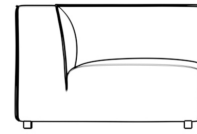

[See the entire Arya Collection here.](#)

[Also available in a modular sectional here.](#)

[Learn more about the Arya design here.](#)

Details

- Kiln-dried hardwood frame with doweled joints and reinforced corner blocks
- Soft-padded frame made with polyurethane foam wrapped in polyester fiber
- 8 gauge sinuous spring construction
- 3 layer high-density foam cushioning
- Low profile legs
- Connectors are not used with this piece
- Throw cushions not included
- Medium-Firm Feel ([Learn more about our sofa firmness here.](#))
- Legs require light assembly

Dimensions

36.25 in x 36.25 in x 26 in (Width x Depth x Height)

Seat Height: 14.5 in

Seat Depth: 25.5 in

Arm Height: 26 in

All measurements are approximations.

36.25" | 92cm

26" | 66cm

14.5" | 37cm

36.25" | 92cm

25.5" | 65cm

36.25" | 92cm