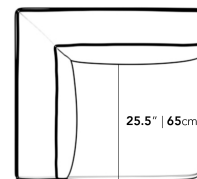

### Dimensions

36.25 in x 36.25 in x 26 in (Width x Depth x Height)

Seat Height: 14.5 in

Seat Depth: 25.5 in

Arm Height: 26 in

All measurements are approximations.

36.25" | 92cm

26" | 66cm

14.5" | 37cm

36.25" | 92cm

25.5" | 65cm

36.25" | 92cm