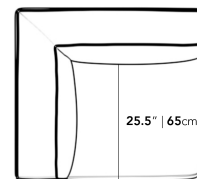

Dimensions

36.25 in x 36.25 in x 26 in (Width x Depth x Height)

Seat Height: 14.5 in

Seat Depth: 25.5 in

Arm Height: 26 in

All measurements are approximations.

36.25" | 92cm

26" | 66cm

14.5" | 37cm

36.25" | 92cm

25.5" | 65cm

36.25" | 92cm