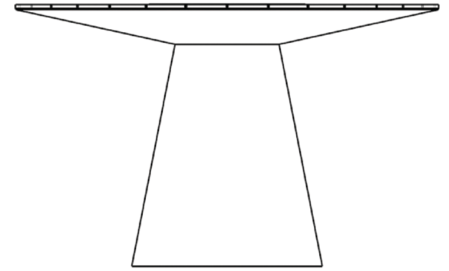

Also available in an indoor version [here](#).

Explore our entire Winston Collection [here](#).

Details

- Sealed teak wood top
- Choice of aluminum base in white or black
- Width of base is 21.6 inches
- Light assembly required

Dimensions

48 in x 48 in x 29.7 in (Width x Depth x Height)
All measurements are approximations.

Assembly Instructions
[Download](#)

29.7" | 75.4cm

21.6" | 54.9cm

17.7" | 45cm