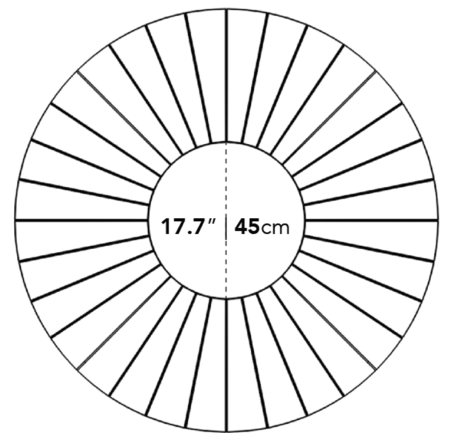

Also available in an indoor version [here](#).

Explore our entire Winston Collection [here](#).

Details

- Sealed teak wood top
- Choice of aluminum base in white or black
- Width of base is 21.6 inches
- Light assembly required

Dimensions

48 in x 48 in x 29.7 in (Width x Depth x Height)
All measurements are approximations.

Assembly Instructions
[Download](#)

29.7" | 75.4cm

21.6" | 54.9cm

17.7" | 45cm