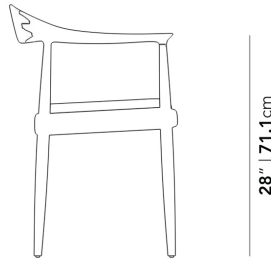

## Round Chair

A Danish classic, the Round Chair is quintessential for any modern home. Originally designed in 1949, this premium reproduction is revered for its iconic design and meticulous details. The smooth curved back and premium upholstered seat merge to create a contemporary, lightweight ambiance in any space.

### Dimensions

25.2 in x 20 in x 30 in (Width x Depth x Height)  
All measurements are approximations.

25.2" | 64cm