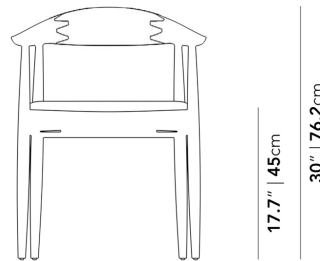

## Round Chair

A Danish classic, the Round Chair is quintessential for any modern home. Originally designed in 1949, this premium reproduction is revered for its iconic design and meticulous details. The smooth curved back and premium upholstered seat merge to create a contemporary, lightweight ambiance in any space.

### Dimensions

25.2 in x 20 in x 30 in (Width x Depth x Height)  
All measurements are approximations.

25.2" | 64cm