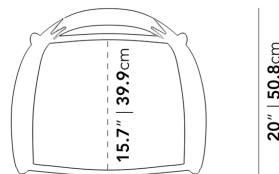

### Dimensions

25.2 in x 20 in x 30 in (Width x Depth x Height)  
All measurements are approximations.

25.2" | 64cm