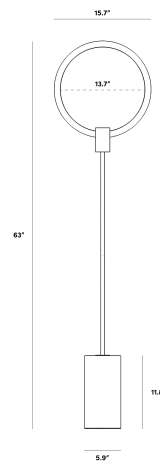

Details

- Choose from tall or short options
- Brass electroplated frame
- Black marble base
- Integrated LED light
- 1080 Lumens
- Color Temperature: 3000K
- Lifespan of approximate 50,000 hrs
- Black cord with floor switch
- Type A/B plug - suitable for use in the USA and Canada
- cETL certified
- Light assembly required

Dimensions

11.8 in x 4.7 in x 47.2 in (Width x Depth x Height)

Additional Dimensions

15.8 in x 6 in x 63 in - (Brass w/ Black Marble Finishes, Tall Size)

All measurements are approximations.

Aura Floor Lamp Tall