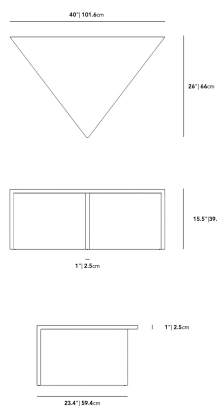

### Dimensions

40 in x 26 in x 11.5 in (Width x Depth x Height)  
All measurements are approximations.

Terra Modular Coffee Table Deluxe High

Terra Modular Coffee Table Deluxe Low