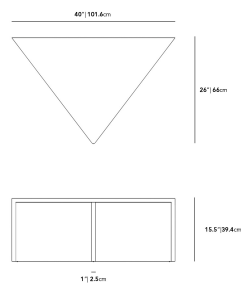

### Dimensions

40 in x 26 in x 15.5 in (Width x Depth x Height)  
All measurements are approximations.

Terra Modular Coffee Table Deluxe High

Terra Modular Coffee Table Deluxe Low