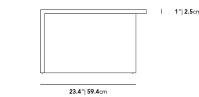

### Dimensions

40 in x 26 in x 15.5 in (Width x Depth x Height)  
All measurements are approximations.

Terra Modular Coffee Table Deluxe High

Terra Modular Coffee Table Deluxe Low