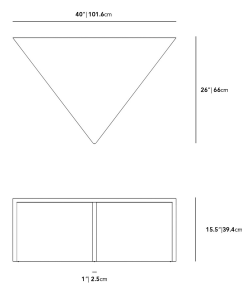

Dimensions

40 in x 26 in x 11.5 in (Width x Depth x Height)
All measurements are approximations.

Terra Modular Coffee Table Deluxe High

Terra Modular Coffee Table Deluxe Low