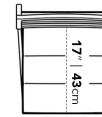

Dimensions

19.7 in x 22.3 in x 37.4 in (Width x Depth x Height)
All measurements are approximations.

[Assembly Instructions](#)
[Download](#)

17" | 43.18cm

37.4" | 95cm

19.7" | 50cm

27.5" | 69.8cm

22.3" | 56.7cm