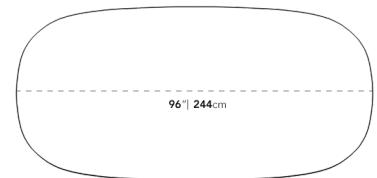

### Dimensions

96 in x 47.5 in x 29.5 in (Width x Depth x Height)

### Additional Dimensions

120 in x 47.5 in x 29.5 in - (Alabaster Concrete Surfaces, Alabaster Matte Lacquer Wood Finishes, 120" Size)

All measurements are approximations.

96"

120"