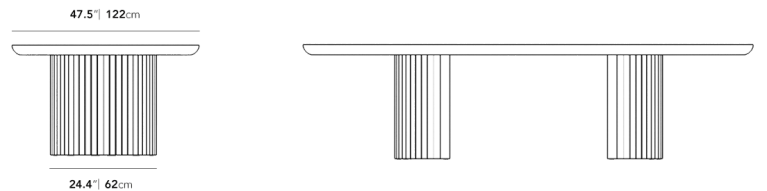

### Dimensions

96 in x 47.5 in x 29.5 in (Width x Depth x Height)

### Additional Dimensions

120 in x 47.5 in x 29.5 in - (Alabaster Concrete Surfaces, Alabaster Matte Lacquer Wood Finishes, 120" Size)

All measurements are approximations.

96"

120"