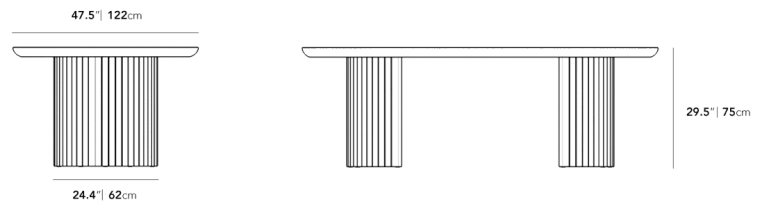

### Dimensions

96 in x 47.5 in x 29.5 in (Width x Depth x Height)

### Additional Dimensions

120 in x 47.5 in x 29.5 in - (Alabaster Concrete Surfaces, Alabaster Matte Lacquer Wood Finishes, 120" Size)

All measurements are approximations.

96"

120"