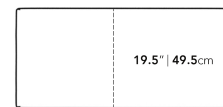

Dimensions

39 in x 19.5 in x 16.9 in (Width x Depth x Height)
All measurements are approximations.

39" | 99cm

16.9" | 42.9cm

19.5" | 49.5cm

19.5" | 49.5cm