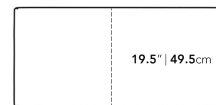

### Dimensions

39 in x 19.5 in x 16.9 in (Width x Depth x Height)  
All measurements are approximations.

39" | 99cm

16.9" | 42.9cm

19.5" | 49.5cm

19.5" | 49.5cm